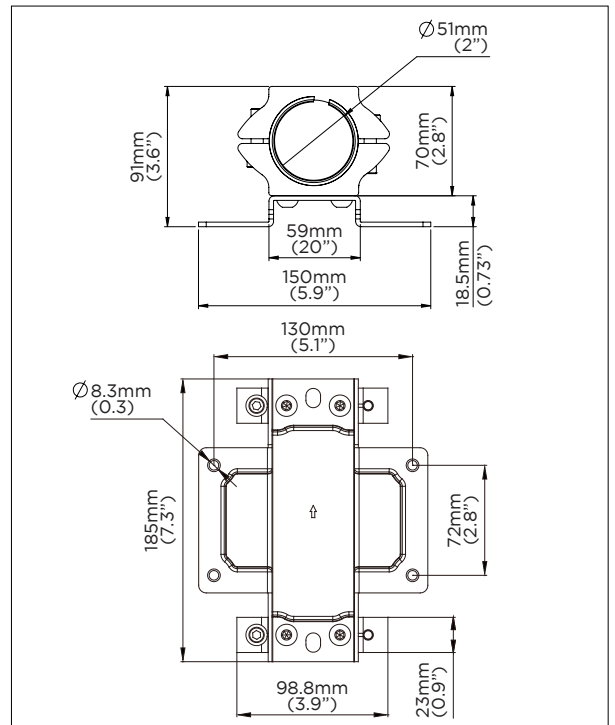

ADB Rail Pole Joiner

COMPONENT CHECKLIST

Item	Name	QTY
A	Rail Pole Joiner	1
B	M8 x 10mm Screw	4
C	M8 T-Nut	4
D	5mm Allen key	1
E	6mm Allen key	1

PRODUCT DIMENSIONS

INSTALLATION INSTRUCTIONS