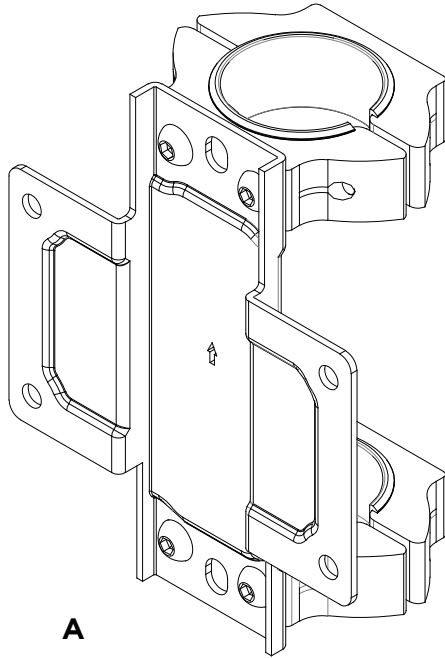

ADB Rail Pole Joiner

COMPONENT CHECKLIST

Item	Name	QTY
A	Rail Pole Joiner	1
B	M8 x 10mm Screw	4
C	M8 T-Nut	4
D	5mm Allen key	1
E	6mm Allen key	1

PRODUCT DIMENSIONS

INSTALLATION INSTRUCTIONS