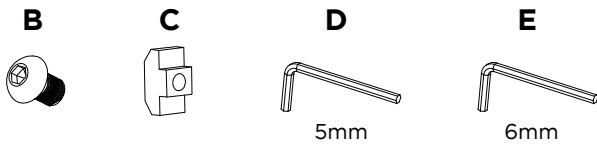

ADB Rail Pole Joiner

COMPONENT CHECKLIST

Item	Name	QTY
A	Rail Pole Joiner	1
B	M8 x 10mm Screw	4
C	M8 T-Nut	4
D	5mm Allen key	1
E	6mm Allen key	1

PRODUCT DIMENSIONS

INSTALLATION INSTRUCTIONS