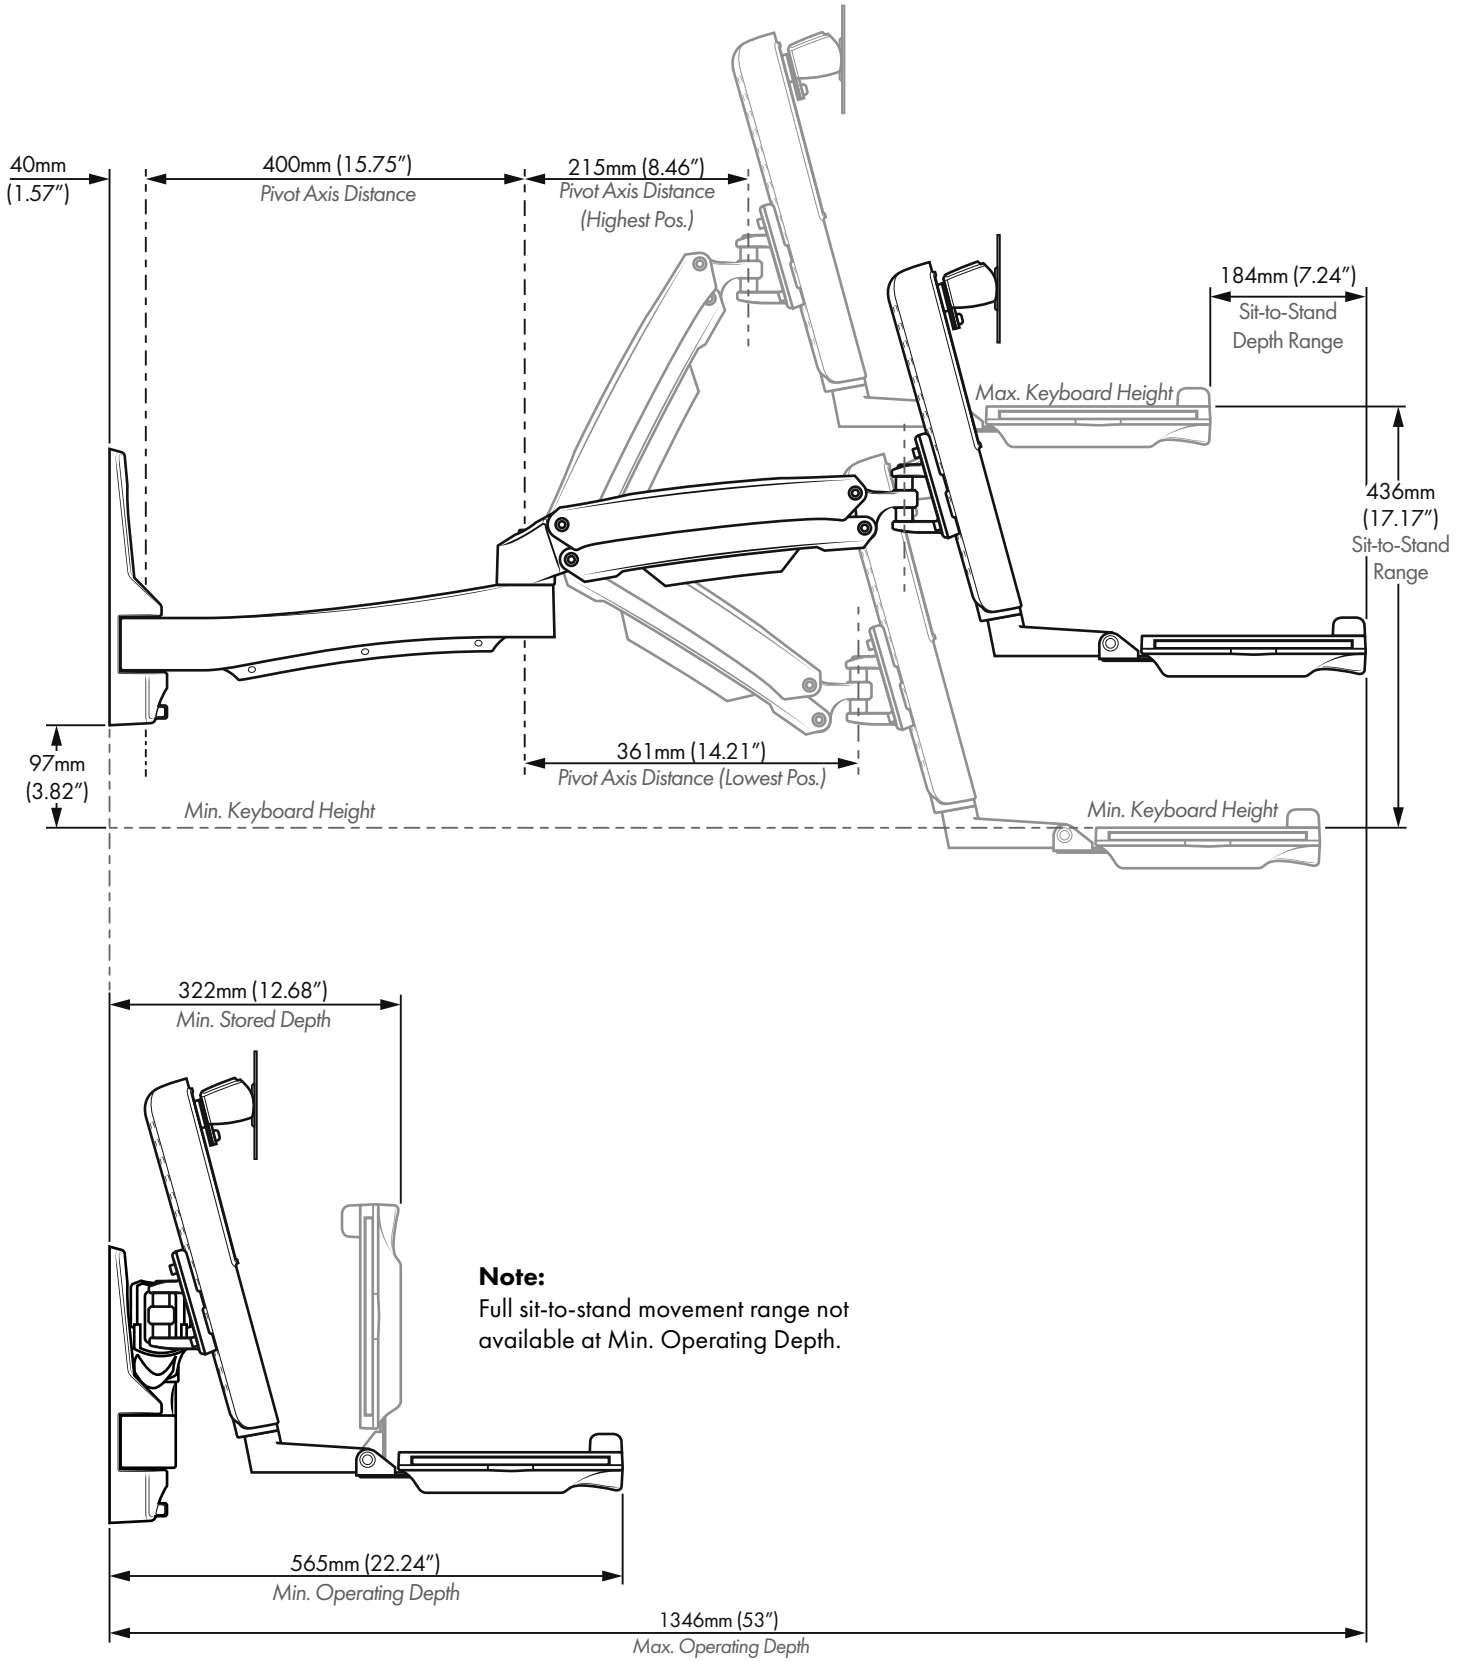

Sit-to-Stand Workstation - Antimicrobial Wall Mounted

General Features

Product Weight 11.41Kg (25.16lbs)
Arm Weight Capacity 2 - 8Kg (4.4 - 17.7lbs)
Keyboard Weight Capacity (Max.) 2.5Kg (5.6lbs)
Colour: Silver
Warranty: 5 Years Limited

Range of Arm Movement

Maximum Movement Range

Arm Movement Range

Vertical Screen Movement Range

Screen Mount / VESA Head

Screen Mounting Dimensions & Rotation

Wall Plate Cover Dimensions

Wall Plate Dimensions