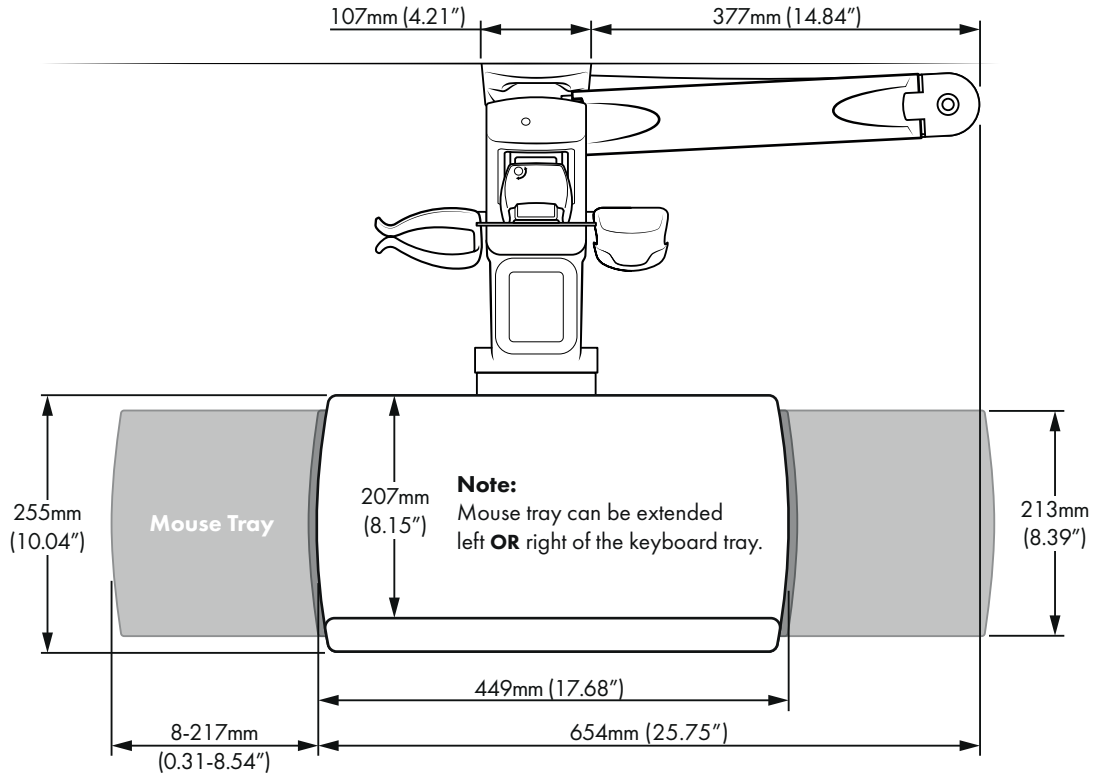

Range of Arm Movement

Maximum Movement Range

Arm Movement Range

Vertical Screen Movement Range

Screen Mount / VESA Head

Screen Mounting Dimensions & Rotation

Wall Plate Cover Dimensions

Wall Plate Dimensions