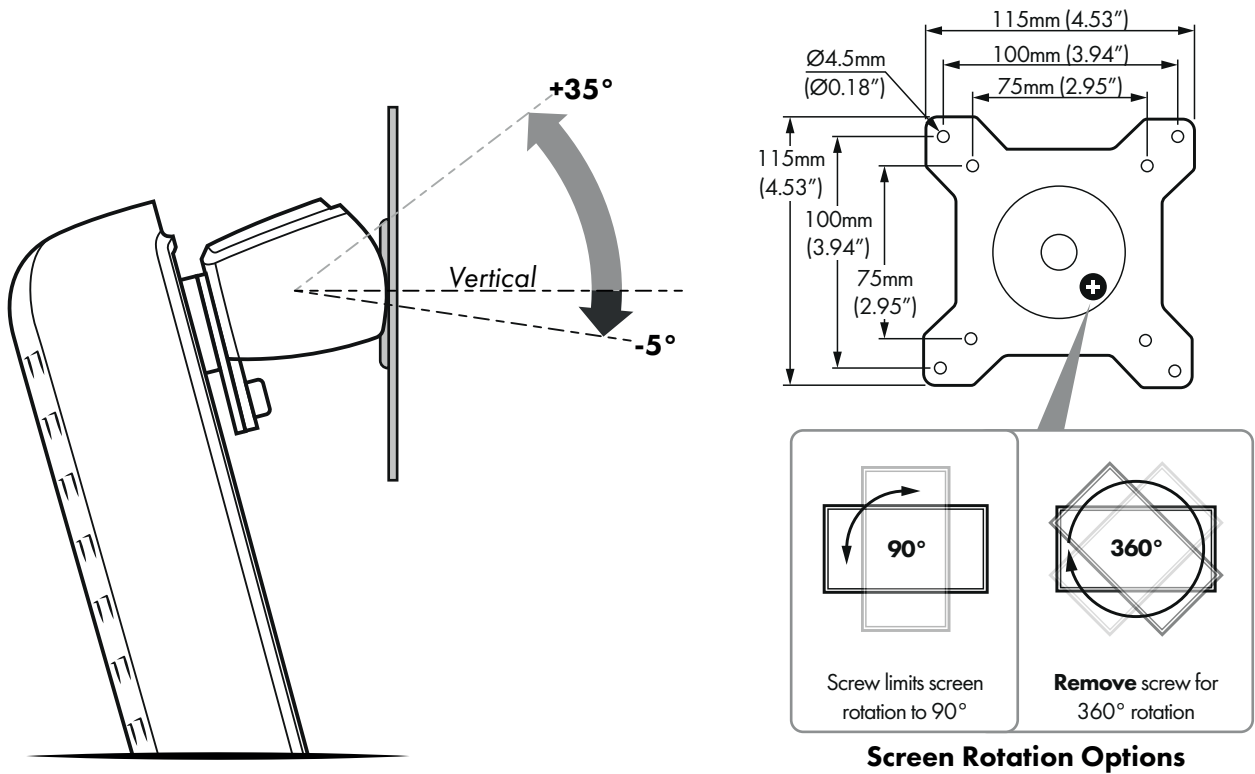

Range of Arm Movement

Maximum Movement Range

Arm Movement Range

Vertical Screen Movement Range

Screen Mount / VESA Head

Screen Mounting Dimensions & Rotation

Wall Plate Cover Dimensions

Wall Plate Dimensions