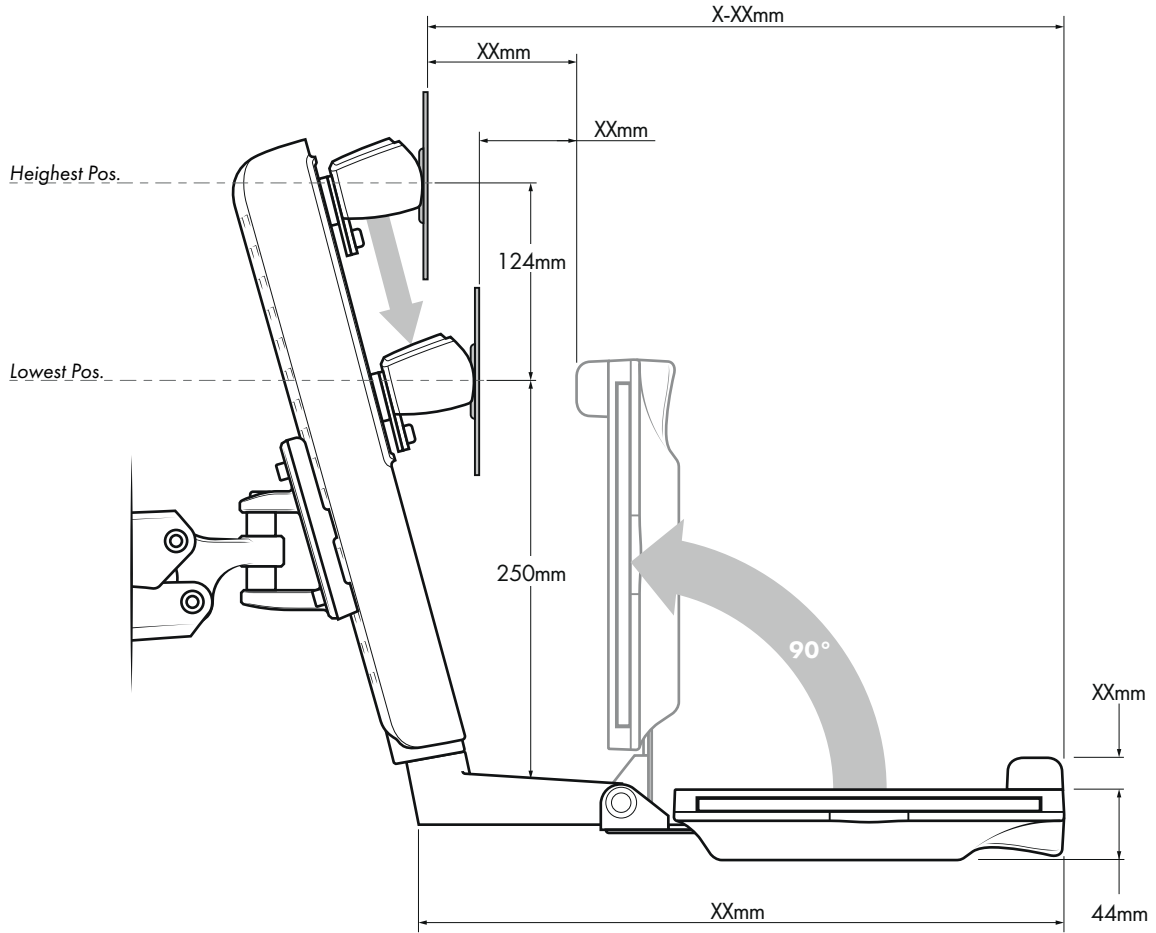

Sit-to-Stand Workstation - Antimicrobial Wall Mounted

General Features

Product Weight 11.41Kg (25.16lbs)
Arm Weight Capacity 2 - 8Kg (4.4 - 17.7lbs)
Keyboard Weight Capacity (Max.) 2.5Kg (5.6lbs)
Colour: Silver
Warranty: 5 Years Limited

Range of Arm Movement

Maximum Movement Range

Arm Movement Range

Vertical Screen Movement Range

Screen Mount / VESA Head

Screen Mounting Dimensions & Rotation

Wall Plate Cover Dimensions

Wall Plate Dimensions