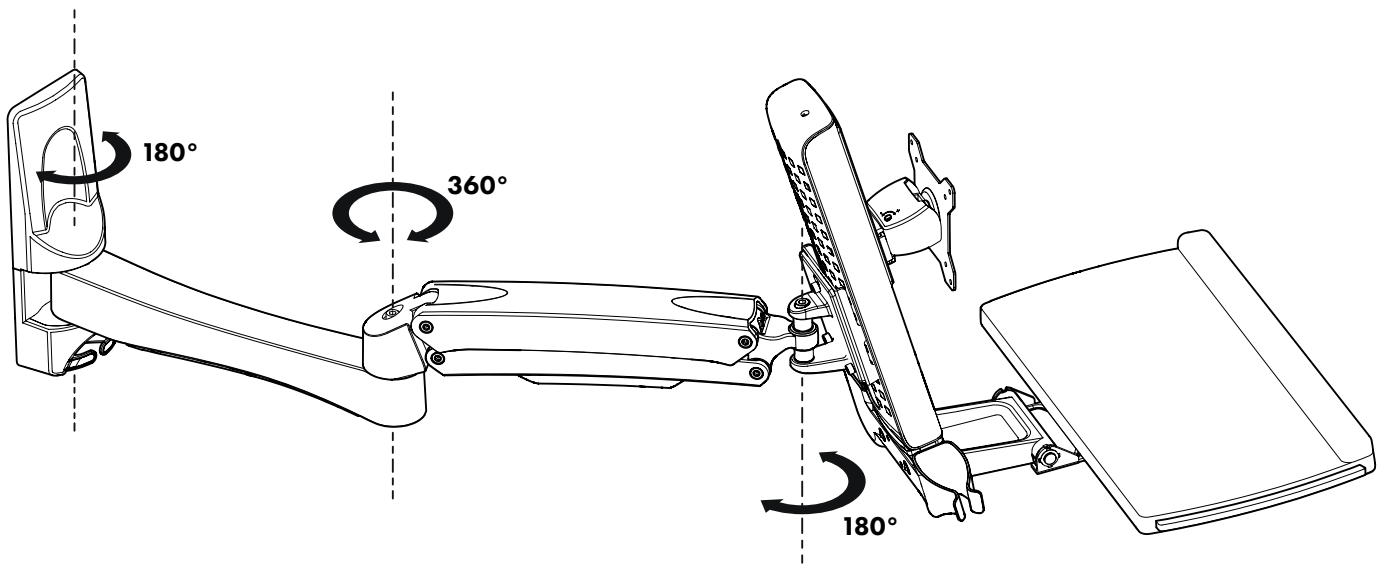

Sit-to-Stand Workstation - Antimicrobial Wall Mounted

General Features

Product Weight 11.41Kg (25.16lbs)
Arm Weight Capacity 2 - 8Kg (4.4 - 17.7lbs)
Keyboard Weight Capacity (Max.) 2.5Kg (5.6lbs)
Colour: Silver
Warranty: 5 Years Limited

Range of Arm Movement

Maximum Movement Range

Arm Movement Range

Vertical Screen Movement Range

Screen Mount / VESA Head

Screen Mounting Dimensions & Rotation

Wall Plate Cover Dimensions

Wall Plate Dimensions