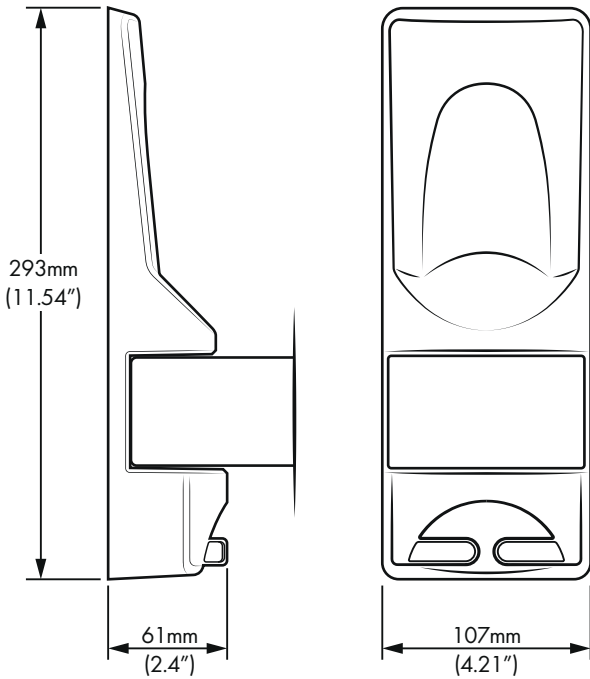

Sit-to-Stand Workstation - Antimicrobial Wall Mounted

General Features

Product Weight 11.41Kg (25.16lbs)
Arm Weight Capacity 2 - 8Kg (4.4 - 17.7lbs)
Keyboard Weight Capacity (Max.) 2.5Kg (5.6lbs)
Colour: Silver
Warranty: 5 Years Limited

Range of Arm Movement

Maximum Movement Range

Arm Movement Range

Vertical Screen Movement Range

Screen Mount / VESA Head

Screen Mounting Dimensions & Rotation

Wall Plate Cover Dimensions

Wall Plate Dimensions