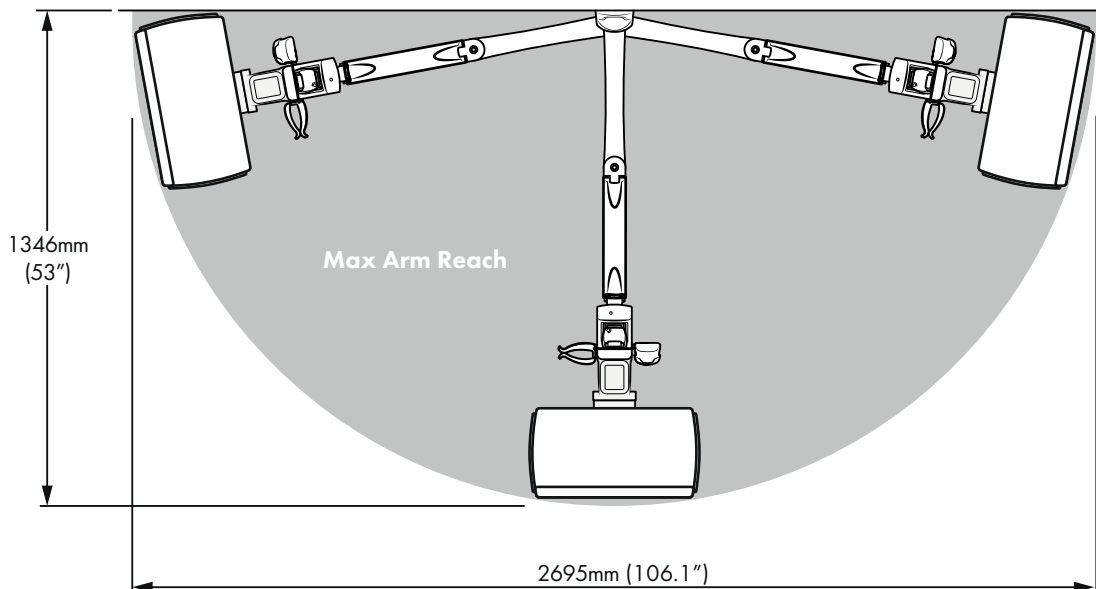

Sit-to-Stand Workstation - Antimicrobial Wall Mounted

General Features

Product Weight 11.41Kg (25.16lbs)
Arm Weight Capacity 2 - 8Kg (4.4 - 17.7lbs)
Keyboard Weight Capacity (Max.) 2.5Kg (5.6lbs)
Colour: Silver
Warranty: 5 Years Limited

Range of Arm Movement

Maximum Movement Range

Arm Movement Range

Vertical Screen Movement Range

Screen Mount / VESA Head

Screen Mounting Dimensions & Rotation

Wall Plate Cover Dimensions

Wall Plate Dimensions