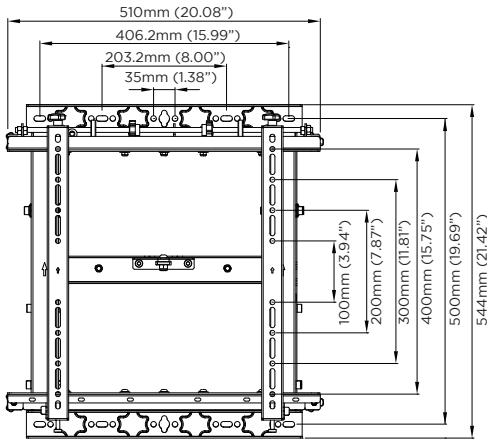

PRODUCT DIMENSIONS

Front View

Without VESA Adaptor