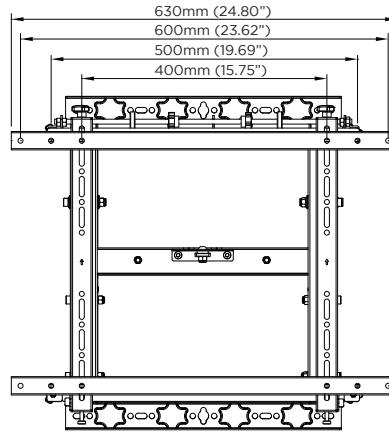

With VESA Adaptor (Landscape)