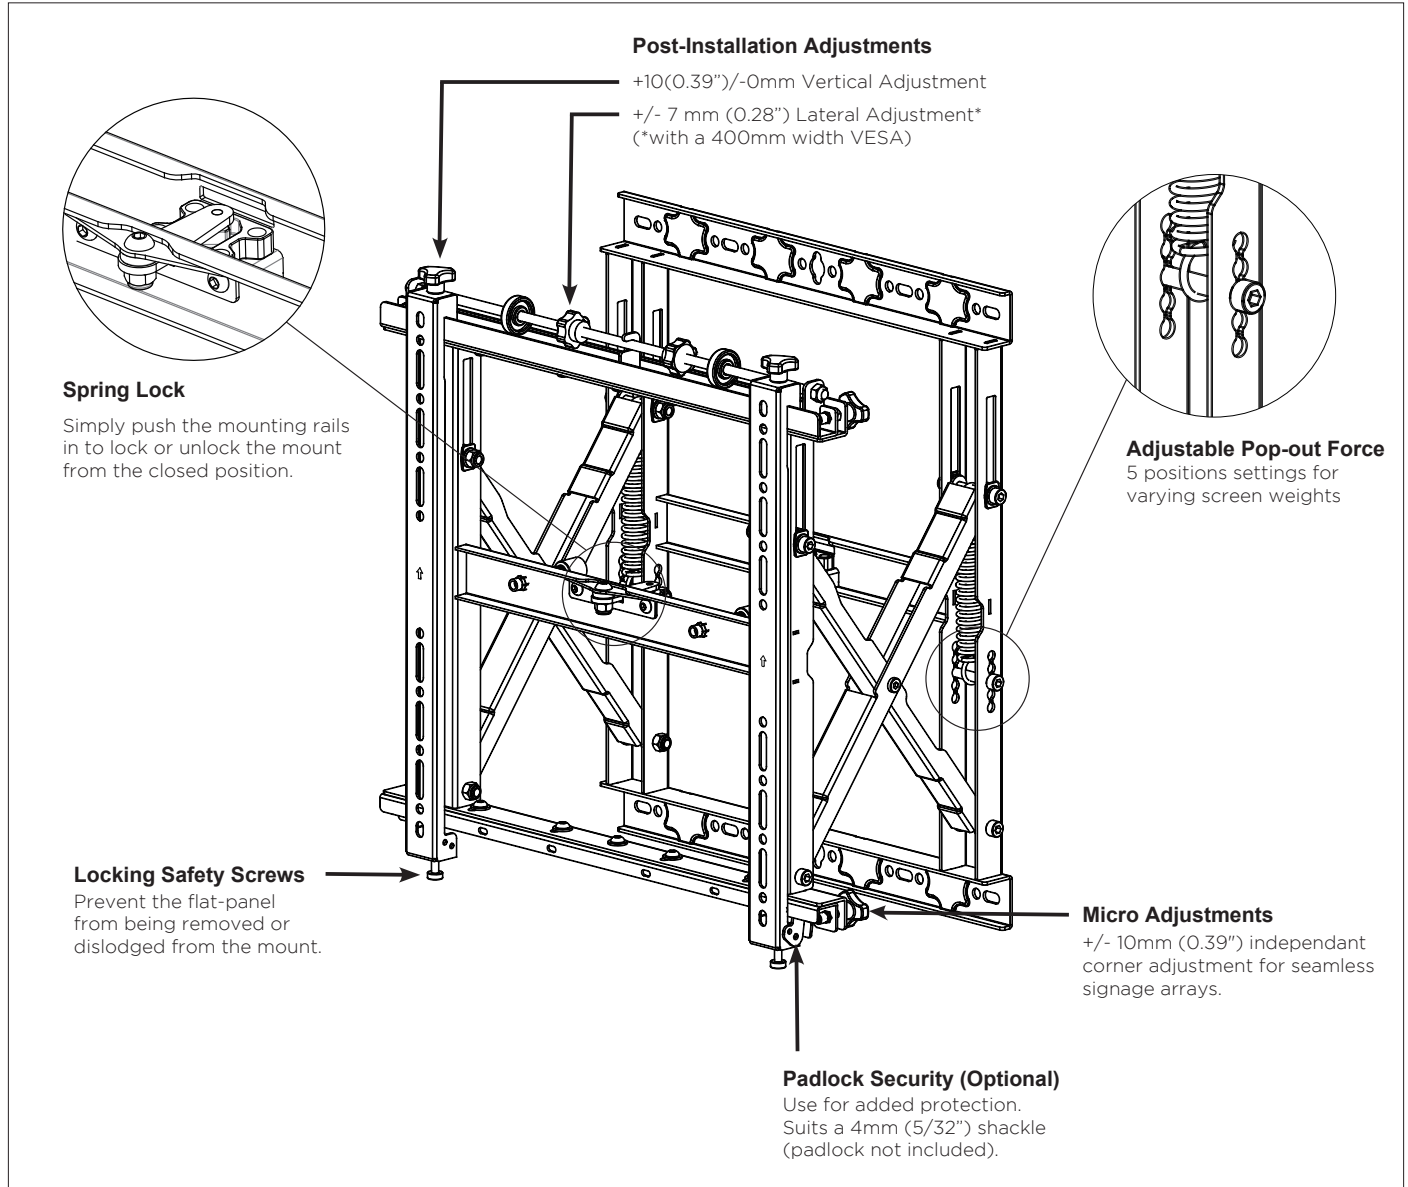

Pop-Out Video Wall Mount

FEATURES

MOVEMENT

PRODUCT DIMENSIONS

Front View

Without VESA Adaptor

With VESA Adaptor (Landscape)

With VESA Adaptor (Portrait)

Side View

Extended

Closed

Note:

*Additional 15mm (0.59") when the VESA Adaptors are installed

SPECIFICATIONS

Maximum load

50kg (110lbs)

VESA mounting

100x100 to 400x400 (infinite VESA width within range)

(with included adaptors)

up to 600x400 or 400x600

Flat to wall depth

MIN 88mm (3.46") (*+15mm (0.59") with VESA adaptors)

Popped out depth

MAX 277mm (10.91")(*+15mm (0.59") with VESA adaptors)

Colour

Black

Adjustment

Lateral

+/-7mm (0.28") (with a 400mm width VESA)

Vertical

+10 (0.39")/-0mm