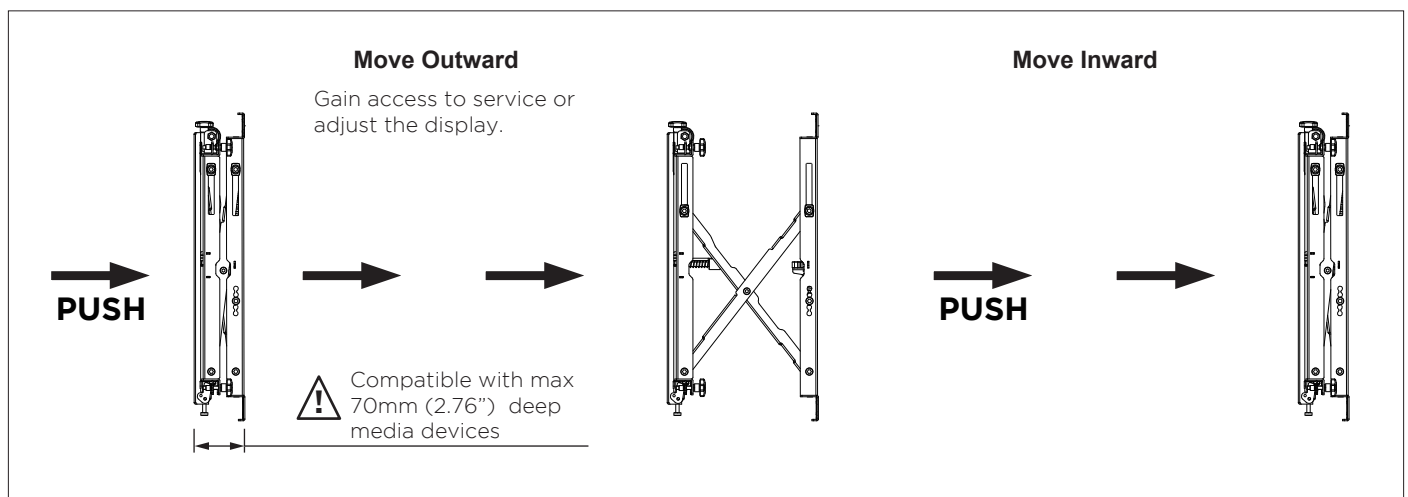

Pop-Out Video Wall Mount

FEATURES

MOVEMENT

PRODUCT DIMENSIONS

Front View

Without VESA Adaptor

With VESA Adaptor (Landscape)

With VESA Adaptor (Portrait)

Side View

Extended

Closed

Note:

*Additional 15mm (0.59") when the VESA Adaptors are installed

SPECIFICATIONS

Maximum load

50kg (110lbs)

VESA mounting

100x100 to 400x400 (infinite VESA width within range)

(with included adaptors)

up to 600x400 or 400x600

Flat to wall depth

MIN 88mm (3.46") (*+15mm (0.59") with VESA adaptors)

Popped out depth

MAX 277mm (10.91")(*+15mm (0.59") with VESA adaptors)

Colour

Black

Adjustment

Lateral

+/-7mm (0.28") (with a 400mm width VESA)

Vertical

+10 (0.39")/-0mm