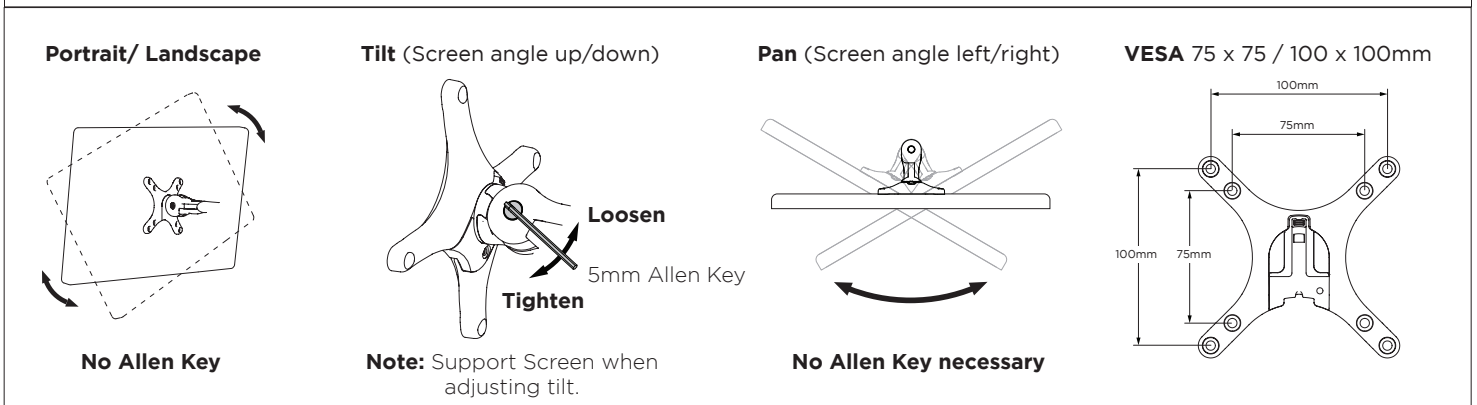

Notebook Monitor Arm Combo Mount

Mounting Options

Notebook monitor arm combo mount includes bolt through and desk clamp mounting options

Desk Clamp

Suits desktop thicknesses of 0mm-76mm (0"-3")

Bolt Through

Suits desktop thicknesses of 12mm-40mm (0.5"-1.5")

Display Mounting Options

VESA 75 x 75mm

VESA 100 x 100mm

Notebook Mounting Options

Support notebook up to 18"

Weight Range

Flat monitor 0-8kg (0 - 17.6lbs)

Curved monitor 0-5.5kg (0 - 12lbs)

*Curved monitors, deep devices (such as all-in-one PCs) and offset VESA locations exert additional leverage that can exceed the capacity of the mount even though the monitor weight may be within the stated range. Please contact Atdec if you would like further information.

Consist of

Notebook arm
Monitor arm
Fasteners
Mounting hardware

Warranty

10 years limited