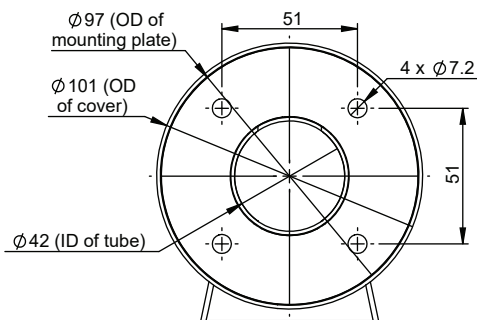

APA Solution

Angled Head on 400 Post

DIMENSIONS

Base Mounting Details

WARRANTY
10 years limited