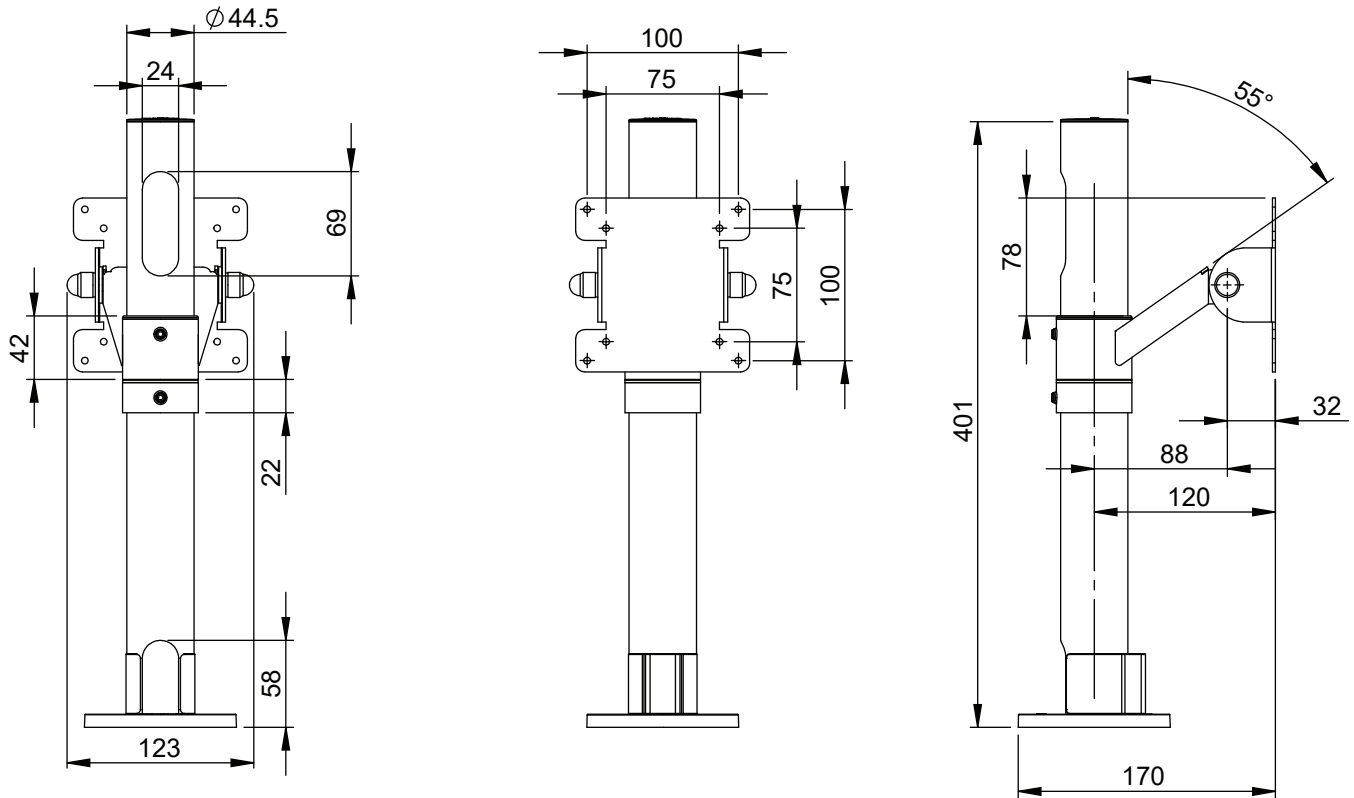

APA Solution

Angled Head on 400 Post

DIMENSIONS

Base Mounting Details

WARRANTY
10 years limited