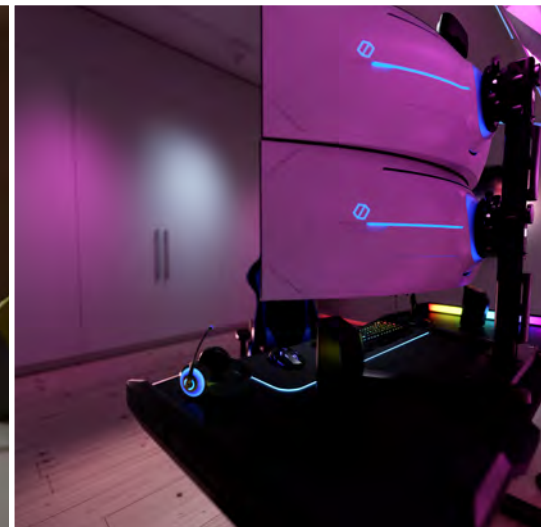

GAMING

Atdec Uncover™ is where our infinite mounting possibilities become your specific mounting solutions.

Call us to discuss your next project

ATDEC Infinite Mounting Possibilities

Australia
+61 2 8729 5000
support@atdec.com
www.atdec.com.au

North America
888 303 4252
usasales@atdec.com
www.atdec.com

Europe
+44 3330 117725
sales@atdec.co.uk
www.atdec.co.uk

New Zealand
0800 887 298
nz@atdec.com
www.atdec.co.nz