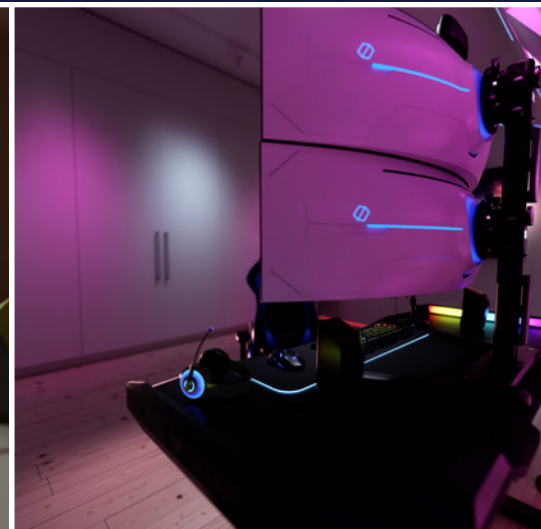

GAMING

Atdec Uncover™ is where our infinite mounting possibilities become your specific mounting solutions.

Call us to discuss your next project

ATDEC Infinite Mounting Possibilities

Australia
+61 2 8729 5000
support@atdec.com
www.atdec.com.au

North America
888 303 4252
usasales@atdec.com
www.atdec.com

Europe
+44 3330 117725
sales@atdec.co.uk
www.atdec.co.uk

New Zealand
0800 887 298
nz@atdec.com
www.atdec.co.nz