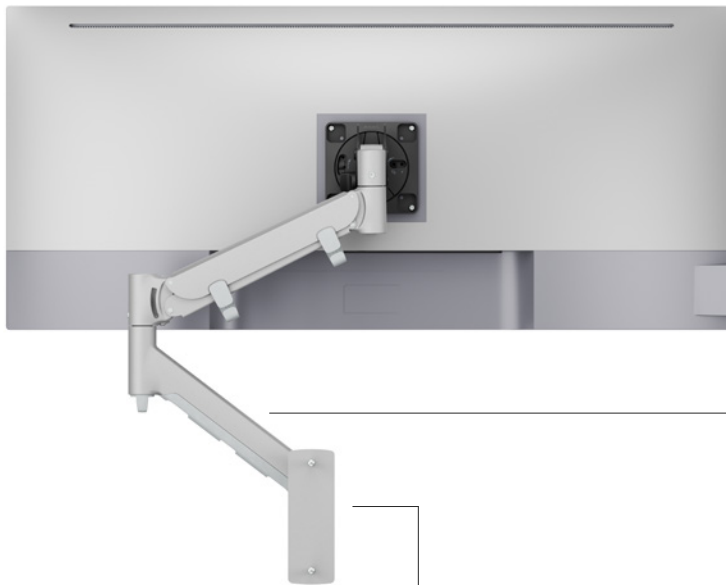

Strong & low profile wall mounts

Stylish & Ergonomic

Sleek construction that elegantly complements the workspace, improves physical comfort, and promotes productivity

Confidence

High capacity and stable function, vibration resistant, including with all-in-one touchscreen devices

75x75
100x100

16kg (35lb)
FLAT
12kg (26.5lb)
CURVED

Fingertip adjustment

Head pan 360°
Tilt -30° to +35°

Cable management

management

Secure concealed cable channel & loops, easy access for fast installation

Generous reach

Heavy duty dynamic arm
597mm // 23.5"

Secure

Robust wall fixture with built-in 180° rotation limiter

Available in silver, black, or white

10 Year Warranty

Strong & low profile wall mounts

Heavy duty wall mount

Dynamic mounts for healthcare, hospitality, retail, & service areas
Created with AWM-W wall bracket

With crossbar accessory.
See AWMS-RHXW.

Ordering guide

AWMS-HXW consists of:

- 1 x AWM-LTHT HD tilt head
- 1 x AWM-AHX HD dynamic arm
- 1 x AWM-W wall bracket