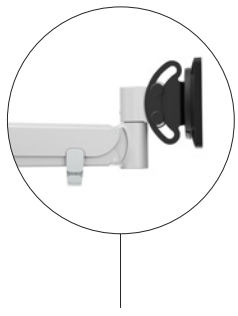

Strong & low profile wall mounts

Stylish & Ergonomic

Sleek construction that elegantly complements the workspace, improves physical comfort, and promotes productivity

Confidence

High capacity and stable function, vibration resistant, including with all-in-one touchscreen devices

75x75
100x100

16kg (35lb)
FLAT
12kg (26.5lb)
CURVED

Fingertip adjustment

Head pan 360°
Tilt -30° to +35°

Cable management

management

Secure concealed cable channel & loops, easy access for fast installation

Generous reach

Heavy duty dynamic arm
597mm // 23.5"

Secure

Robust wall fixture with built-in 180° rotation limiter

Available in silver, black, or white

10 Year Warranty

Strong & low profile wall mounts

Heavy duty wall mount

Dynamic mounts for healthcare, hospitality, retail, & service areas
Created with AWM-W wall bracket

With crossbar accessory.
See AWMS-RHXW.

Ordering guide

AWMS-HXW consists of:

- 1 x AWM-LTHT HD tilt head
- 1 x AWM-AHX HD dynamic arm
- 1 x AWM-W wall bracket