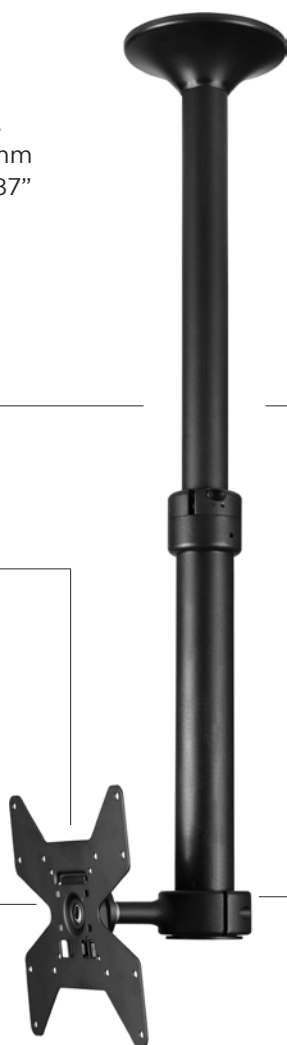

Ceiling mount

TH-1040-CT SINGLE & DUAL DISPLAY MOUNT

TH-1040-CT for small & medium displays.

Perfects for retail & commercial environments, it adaptive & durable. Comes with a telescopic pole and black or white finish. Accessories for dual display mounting.

Ceiling mounting solutions

Telescopic pole

TH-1040-CTS

400 to 900mm
15.75" to 35.43"

TH-1040-CTL

900 to 1800mm
35.43" to 70.87"

Concealed cables

Cables run inside the pole & a false ceiling cover (included) ensures a tidy appearance

75x75, 100x100,
200x100, 200x200

25kg
(55lb)
PER DISPLAY

Swivel head

Enables adjustment up to 20° in any direction

Quick release

Mechanism for fast attachment & release

Available in black or white

Dual displays

Long pole

900 to 1800mm
35.43" to 70.87"

Ordering guide

White

Short: TH-1040-CTSW
Long: TH-1040-CTLW

Black

Short: TH-1040-CTS
Long: TH-1040-CTL

Accessories (black only)