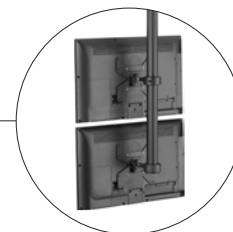

Ceiling mount

TH-1040-CT SINGLE & DUAL DISPLAY MOUNT

TH-1040-CT for small & medium displays.

Perfects for retail & commercial environments, it adaptive & durable. Comes with a telescopic pole and black or white finish. Accessories for dual display mounting.

Ceiling mounting solutions

Telescopic pole

TH-1040-CTS

400 to 900mm
15.75" to 35.43"

TH-1040-CTL

900 to 1800mm
35.43" to 70.87"

Concealed cables

Cables run inside the pole & a false ceiling cover (included) ensures a tidy appearance

75x75, 100x100,
200x100, 200x200

25kg
(55lb)
PER DISPLAY

Swivel head

Enables adjustment up to 20° in any direction

Quick release

Mechanism for fast attachment & release

Available in black or white

Dual displays

Accessories for various configurations

Landscape & portrait

360° rotation

Head can be fixed or left open to rotate around the pole

10 Year Warranty

Ceiling mounting solutions

Short pole

400 to 900mm
15.75" to 35.43"