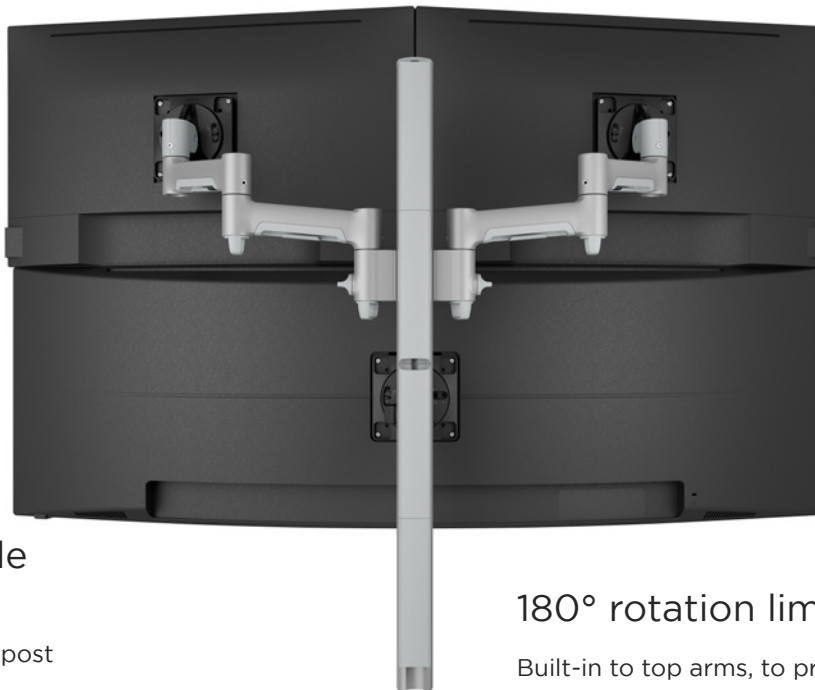

Efficient triple monitor desk mount

Custom cockpit

Adjust monitor position & tilt for optimal configuration

Drop-on monitors

Quick attachment and release with handsfree VESA connect

75x75
100x100

Top: to 12kg (26.5lb)*
Bottom: to 18kg (40lb)*

** detailed capacities on next page*

Materials

Recycled & recyclable product & packaging

Performance

Sleek & stylish, the mount is stable and vibration resistant

Advanced cable management

Through the arms and post

Available in silver, black, or white

Maximum productivity

Combine an immersive ultrawide monitor for focus with secondary stacked displays

180° rotation limiters

Built-in to top arms, to prevent interference with walls and desk partition