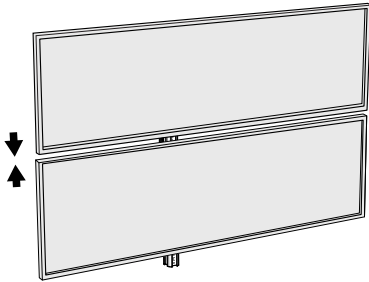

Robust & Secure tilt bracket

Range of movement

Fine-tune height: $\pm 6\text{mm}$ ($\pm \frac{1}{4}"$)