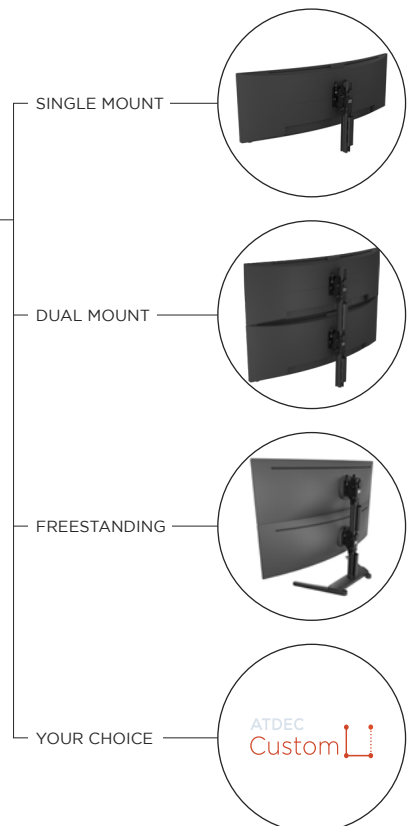

### Tilt displays

For your favourite cockpit  
- Each monitor tilts -8° to +12°

### Fix at any height

User-defined height on mounting post

### Micro-adjustable

For perfect monitor position with fine-tune of:  
- Height  $\pm 6\text{mm}$  ( $\pm 1/4"$ )  
- Levelling  $\pm 3^\circ$

Available in black

24" - 55"

75x75  
100x100

25kg (55lb)  
FLAT  
18kg (40lb)  
CURVED

## Range of movement

Fine-tune height:  $\pm 6\text{mm}$  ( $\pm \frac{1}{4}"$ )

Fine-tune levelling:  $\pm 3^\circ$

Tilt:  $-8^\circ$  to  $+12^\circ$

Tilt and fine-tune adjustments can be made with the monitor attached to the bracket.