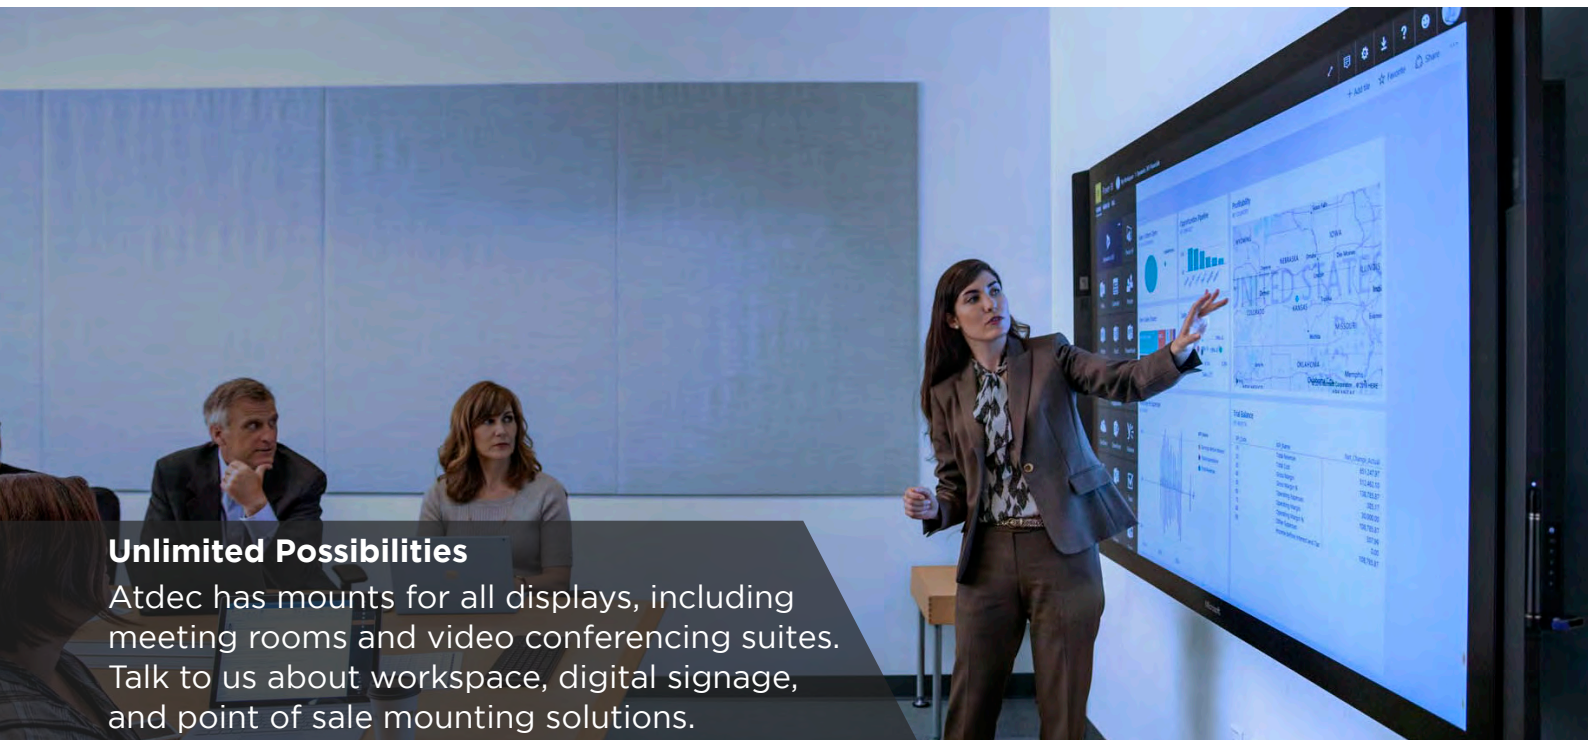

Unlimited Possibilities

Atdec has mounts for all displays, including meeting rooms and video conferencing suites. Talk to us about workspace, digital signage, and point of sale mounting solutions.

Atdec Uncover™ is where our infinite mounting possibilities become your specific mounting solutions.

Call us to discuss your next project

ATDEC Infinite Mounting Possibilities

Australia
+61 2 8729 5000
support@atdec.com
www.atdec.com.au

North America
888 303 4252
usasales@atdec.com
www.atdec.com

Europe
+44 3330 117725
sales@atdec.co.uk
www.atdec.co.uk

New Zealand
0800 887 298
nz@atdec.com
www.atdec.co.nz