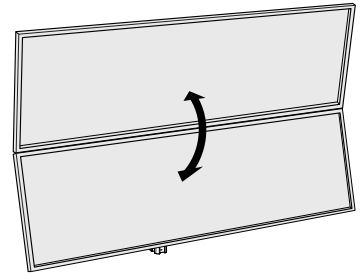

## Range of movement

Fine-tune height:  $\pm 6\text{mm}$  ( $\pm \frac{1}{4}"$ )

Fine-tune levelling:  $\pm 3^\circ$

Tilt:  $-8^\circ$  to  $+12^\circ$

Tilt and fine-tune adjustments can be made with the monitor attached to the bracket.