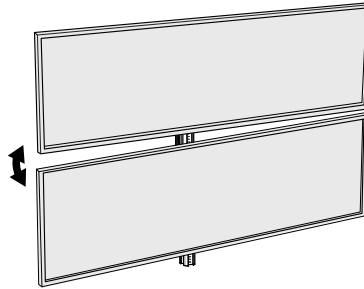

### Micro-adjustable

For perfect monitor position with fine-tune of:  
- Height  $\pm 6\text{mm}$  ( $\pm 1/4"$ )  
- Levelling  $\pm 3^\circ$

Available in black

24" - 55"

75x75  
100x100

25kg (55lb)  
FLAT  
18kg (40lb)  
CURVED

## Range of movement

Fine-tune height:  $\pm 6\text{mm}$  ( $\pm \frac{1}{4}"$ )

Fine-tune levelling:  $\pm 3^\circ$

Tilt:  $-8^\circ$  to  $+12^\circ$

Tilt and fine-tune adjustments can be made with the monitor attached to the bracket.