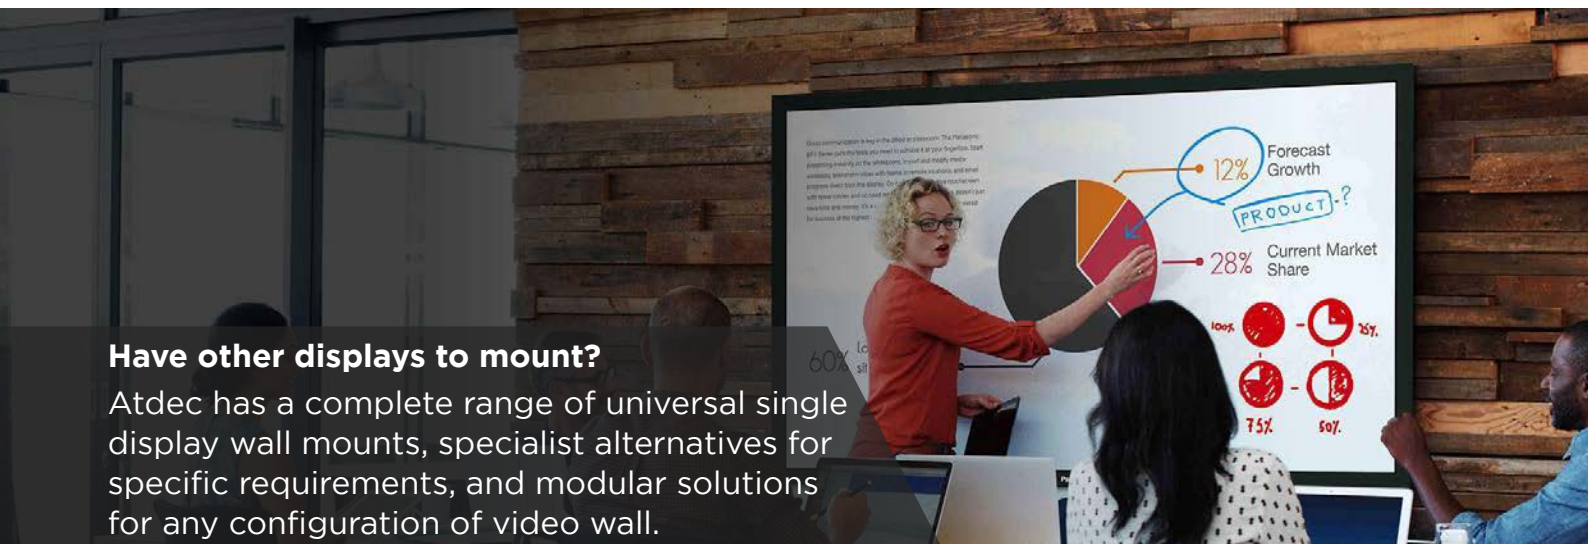

Odering guide

Atdec Code
AD-WF-10090

Motion
Fixed parallel to
wall

Display weight
100kg (220lbs)

VESA
100x200 to 900x600
UNIVERSAL

Warranty
10 years

Curved displays, deep devices, VESA mounted accessories (such as mini PC brackets and mounts), and offset VESA locations exert additional leverage that can exceed the capacity of the mount even though the display weight may be within the stated range. Please contact Atdec if you would like further information.