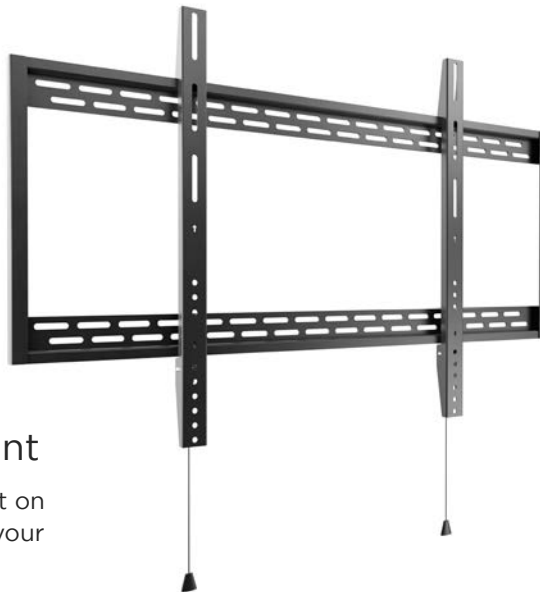

Large Heavy Display Wall Mount

AD-WF-10090

Mount large and heavy displays with confidence. Displays nearing 100kg or 220lb are increasingly used in commercial, retail, and domestic areas. Atdec mounts these large, heavy, and expensive displays securely. Backed by our 10 year warranty.

Robust & Reliable wall mounting

Materials

Constructed in steel for strength & durability

Confidence

Multiple wall mounting holes are available, including to suit 600mm (24") stud walls

100x200
900x600
UNIVERSAL

100kg
220lb

Installer friendly

Slotted mounting holes are forgiving & enable alignment

Spring-loaded locking tabs for quick display attachment

Low profile

AD-WF-10090 has 32mm (1.3") profile to the wall

Lateral adjustment

Lateral display adjustment on wall bracket to fine-tune your display position

Universal

Suits most wall types when paired with appropriate hardware (wall mount hardware not included)

Safe & tidy installation