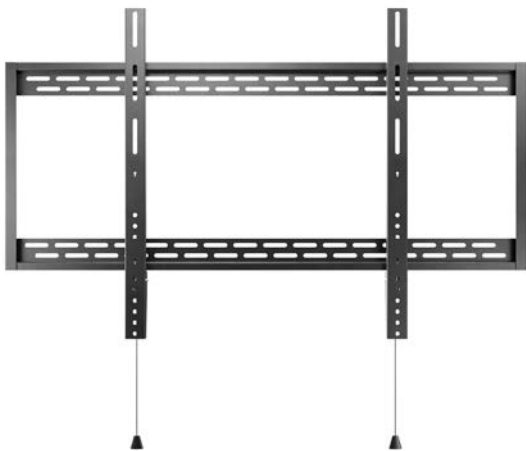

100kg
220lb

Installer friendly

Slotted mounting holes are forgiving & enable alignment

Spring-loaded locking tabs for quick display attachment

Low profile

AD-WF-10090 has 32mm (1.3") profile to the wall

Lateral adjustment

Lateral display adjustment on wall bracket to fine-tune your display position

Universal

Suits most wall types when paired with appropriate hardware (wall mount hardware not included)

Safe & tidy installation

Easy-to-conceal release cords with magnetic tips

Available in black

10 Year Warranty

ATDEC Infinite Mounting Possibilities

Digital Signage Mounting Solutions

Robust & Reliable wall mounting

Wall mount for single large and/or heavy displays

Fixed Wall Mount
AD-WF-10090

Low profile
to wall

Odering guide

Atdec Code
AD-WF-10090

Motion
Fixed parallel to
wall

Display weight
100kg (220lbs)

VESA
100x200 to 900x600
UNIVERSAL

Warranty
10 years