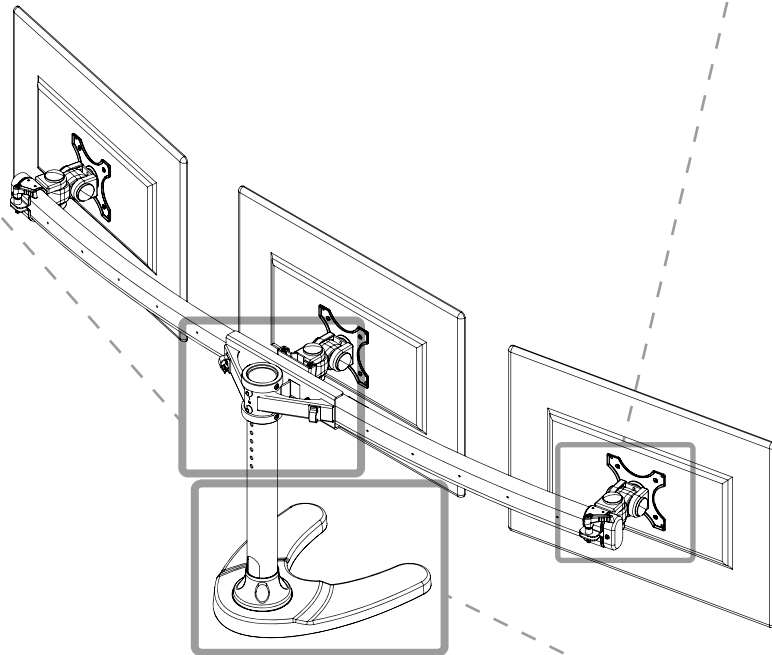

Technical Specification

Spacedec

Spacedec Freestanding Triple

General Features

Display Weight Compatibility:

Each Mounting Head supports a maximum weight of 8kg (17 ½ lbs)

Display Compatibility:

This product supports up to 3 Flat Panel Displays with a physical dimensions of up to 635mm (25") wide and 450mm (17.72") high and VESA mounting hole configurations of 75mm x 75mm or 100mm x 100mm.

Cable Management:

Cable Slot and Cable Clips (included in package)

Colour:

Colour is: Charcoal Grey

Warranty:

10 years limited

Mounting Options:

- A. Freestanding
- B. Freestanding with optional bolt down
- C. Bolt Through

- ① Vertical height adjustment
- ② Horizontal adjustment
- ③ 360°Portrait/Landscape adjustment
- ④ ±20° Pan/Tilt adjustment

Dimension

Vertical Adjustment on Post:

VESA Mounting Options:

Bolt Through Mounting Options: