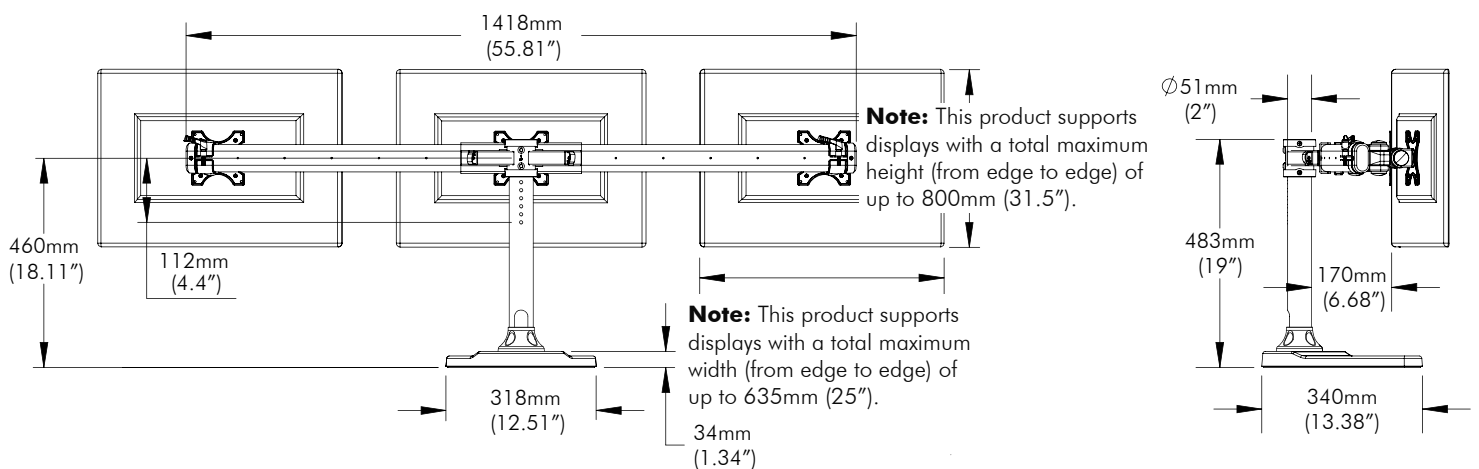

Technical Specification

Spacedec

Spacedec Freestanding Triple

General Features

Display Weight Compatibility:

Each Mounting Head supports a maximum weight of 8kg (17 ½ lbs)

Display Compatibility:

This product supports up to 3 Flat Panel Displays with a physical dimensions of up to 635mm (25") wide and 450mm (17.72") high and VESA mounting hole configurations of 75mm x 75mm or 100mm x 100mm.

Cable Management:

Cable Slot and Cable Clips (included in package)

Colour:

Colour is: Charcoal Grey

Warranty:

10 years limited

Mounting Options:

- A. Freestanding
- B. Freestanding with optional bolt down
- C. Bolt Through

- ① Vertical height adjustment
- ② Horizontal adjustment
- ③ 360°Portrait/Landscape adjustment
- ④ ±20° Pan/Tilt adjustment

Dimension

Vertical Adjustment on Post:

VESA Mounting Options:

Bolt Through Mounting Options: