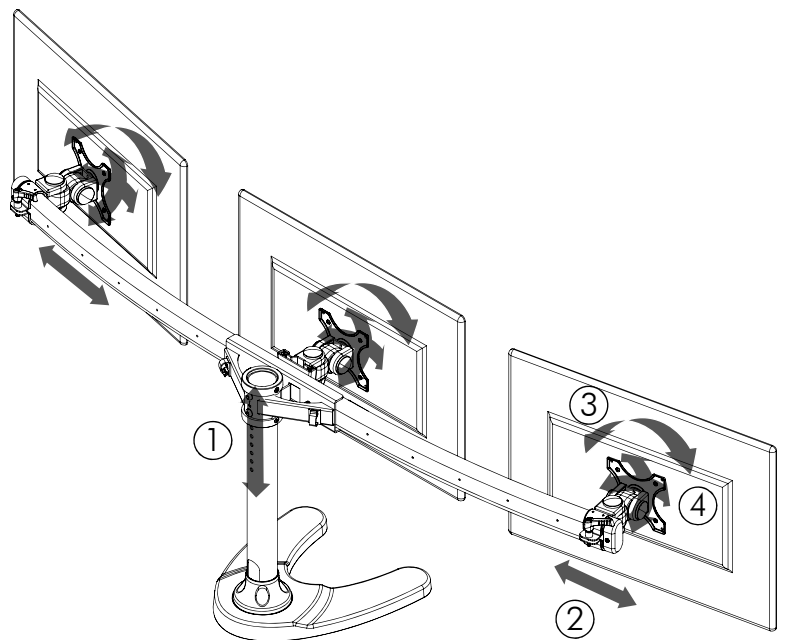

Technical Specification

Spacedec

Spacedec Freestanding Triple

General Features

Display Weight Compatibility:

Each Mounting Head supports a maximum weight of 8kg (17 ½ lbs)

Display Compatibility:

This product supports up to 3 Flat Panel Displays with a physical dimensions of up to 635mm (25") wide and 450mm (17.72") high and VESA mounting hole configurations of 75mm x 75mm or 100mm x 100mm.

Cable Management:

Cable Slot and Cable Clips (included in package)

Colour:

Colour is: Charcoal Grey

Warranty:

10 years limited

Mounting Options:

- A. Freestanding
- B. Freestanding with optional bolt down
- C. Bolt Through

- ① Vertical height adjustment
- ② Horizontal adjustment
- ③ 360°Portrait/Landscape adjustment
- ④ ±20° Pan/Tilt adjustment

Dimension

Vertical Adjustment on Post:

VESA Mounting Options:

Bolt Through Mounting Options: