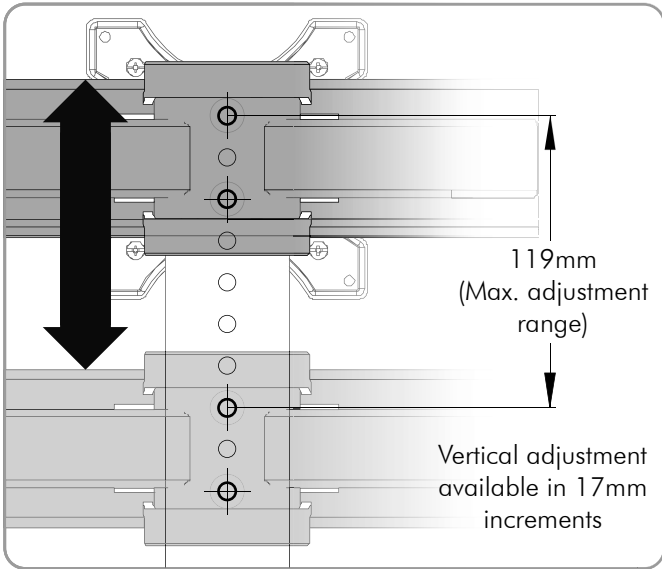

Technical Specification

Spacedec

Spacedec Freestanding Triple

General Features

Display Weight Compatibility:

Each Mounting Head supports a maximum weight of 8kg (17 ½ lbs)

Display Compatibility:

This product supports up to 3 Flat Panel Displays with a physical dimensions of up to 635mm (25") wide and 450mm (17.72") high and VESA mounting hole configurations of 75mm x 75mm or 100mm x 100mm.

Cable Management:

Cable Slot and Cable Clips (included in package)

Colour:

Colour is: Charcoal Grey

Warranty:

10 years limited

Mounting Options:

- A. Freestanding
- B. Freestanding with optional bolt down
- C. Bolt Through

- ① Vertical height adjustment
- ② Horizontal adjustment
- ③ 360°Portrait/Landscape adjustment
- ④ ±20° Pan/Tilt adjustment

Dimension

Vertical Adjustment on Post:

VESA Mounting Options:

Bolt Through Mounting Options: