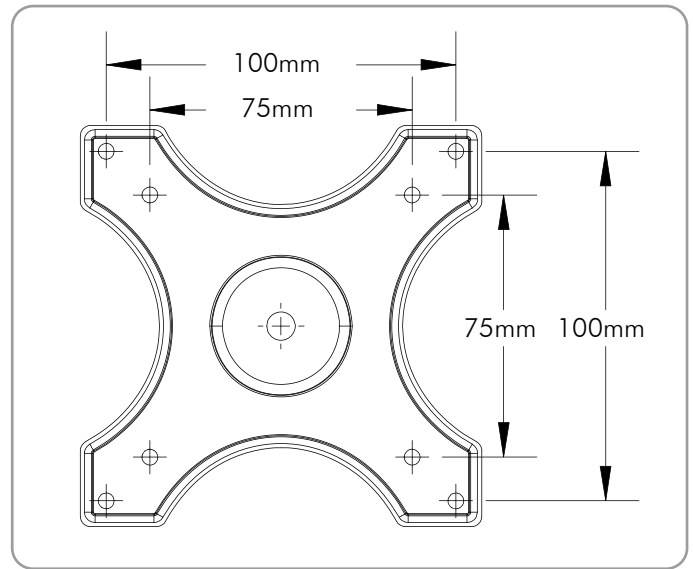

Technical Specification

Spacedec

Spacedec Freestanding Triple

General Features

Display Weight Compatibility:

Each Mounting Head supports a maximum weight of 8kg (17 ½ lbs)

Display Compatibility:

This product supports up to 3 Flat Panel Displays with a physical dimensions of up to 635mm (25") wide and 450mm (17.72") high and VESA mounting hole configurations of 75mm x 75mm or 100mm x 100mm.

- ① Vertical height adjustment
- ② Horizontal adjustment
- ③ 360°Portrait/Landscape adjustment
- ④ ±20° Pan/Tilt adjustment

Dimension

Vertical Adjustment on Post:

VESA Mounting Options:

Bolt Through Mounting Options: