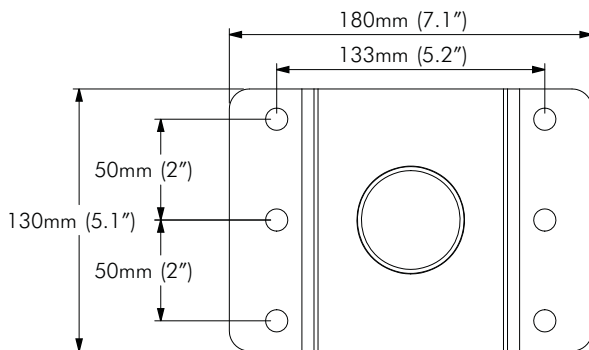

General Features

Maximum Weight:

15kg (33lbs)

Screen Mounting Compatibility:

Supports VESA Mounting Hole Configuration, 75x75mm and 100x100mm

Tilt Adjustment:

+15°

Color:

Black

Warranty:

10 years limited

Dimensions

CEILING MOUNT

The Ceiling Mount can be mounted to either:
Timber Stud Ceiling or Masonry Ceiling