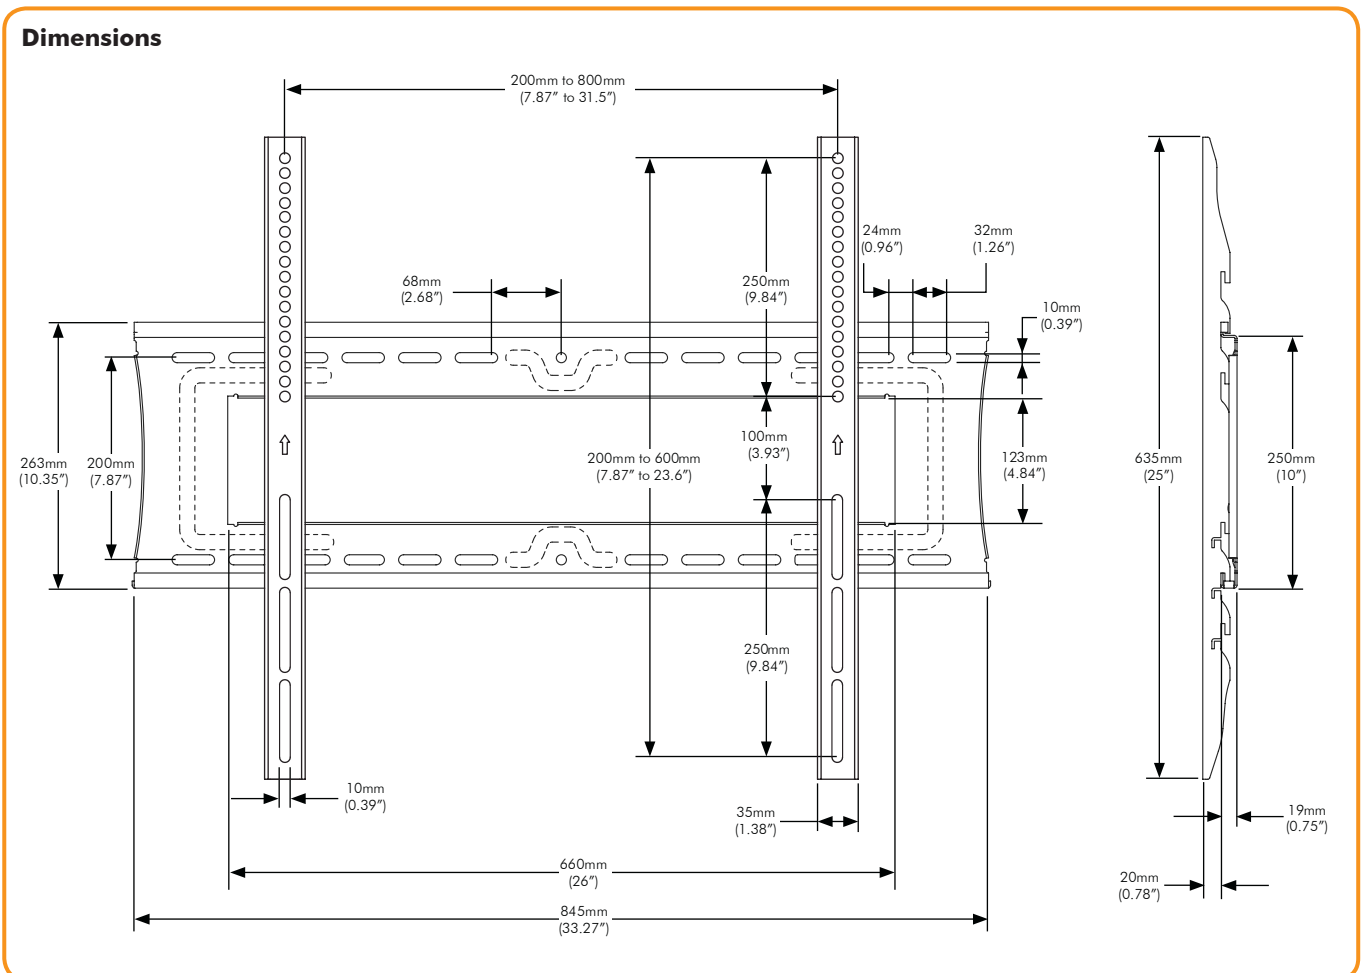

Mounting hole pattern:
From 200mm to 800mm wide
From 200mm to 600mm high

Maximum weight carrying capacity:
150kg (330lbs)

Product key features:

- Durable steel construction supports displays up to 150kg (330lbs)
- Large universal VESA mounting pattern compatible with screens up to 100"
- Can be mounted to either Masonry or Tiber Stud Walls
- Offers post installation horizontal and height adjustments
- Distance from wall: 39mm (1.53")
- All mounting hardware included
- 10 years warranty

Pre- and post-installation TV horizontal adjustments

Incorporates a lockable security bar (requires a small padlock)

Product information

Product Code	Load capacity	Material	Colour
TH-40100-UF	150kg (330lbs)	Steel	Black

Package information, single unit

Size	Ship weight	UPC code	Contents
88.5cm x 27.7cm x 4.8cm (37.75" x 10.75" x 2")	5.92kg (13.8lbs)	881493008830	All hardware required for installation supplied

Package information, master pack

Size	Ship weight	UPC code	Units per master pack
90cm x 29cm x 21cm (35" x 11.25" x 8.5")	24.6kg (55.4lbs)	881493008847	4

Technical drawings

Dimensions

Atdec mounts are designed, developed and tested in Australia. While all efforts have been made to ensure the information in this brochure was correct as of the date of printing, we reserve the right to change specifications without notice. Please refer to the website for our full range along with the latest details on specifications, compatibility and dealer location. Atdec and Telehook are registered trademarks with all rights reserved. Copyright February 2014.