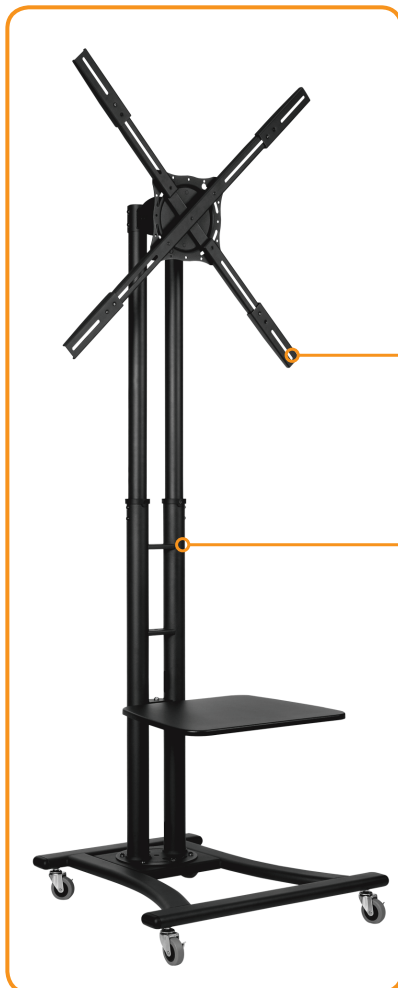

Mobile TV Cart TH-TVCB

The TH-TVCB mobile TV cart is designed for presentation and education applications. It supports a wide range of heavy weight displays (up to 50kg or 110lbs) thanks to its versatile universal mounting head. It is designed for quick and easy assembly, includes internal cable management and comes with a height adjustable shelf for use with modern media devices. Combining maneuverability with a vast range of display movement and height adjustability, it is the perfect solution for any application where you frequently need to maneuver a medium to large display.

Mounting hole pattern:
From 200mm to 800mm wide
From 200mm to 600mm high

Maximum weight carrying capacity:
50kg (110lbs)

Product key features:

- All in one solution for education and presentation applications
- Supports heavy weight displays of up to 50kg (110lbs)
- Internal cable management
- Includes a height adjustable shelf for use with modern media devices (DVD, Blu-Ray etc)
- Designed for quick and easy assembly

25° of downward tilt

Universal mounting head supports a large range of displays

700mm (27.5") of height adjustment

Landscape to portrait rotation

Height adjustable shelf for use with modern media devices (DVD, Blu-Ray etc)

Internal cable management

Product information

Product Code	Load capacity	Material	Colour
TH-TVCB	50kg (110lbs)	Steel	Black

Package information, single unit

Size	Ship weight	UPC code	Contents
110cm x 24.5cm x 79cm (43.3" x 9.6" x 31.1")	40kg (88lbs)	881493007895	All hardware required for installation supplied