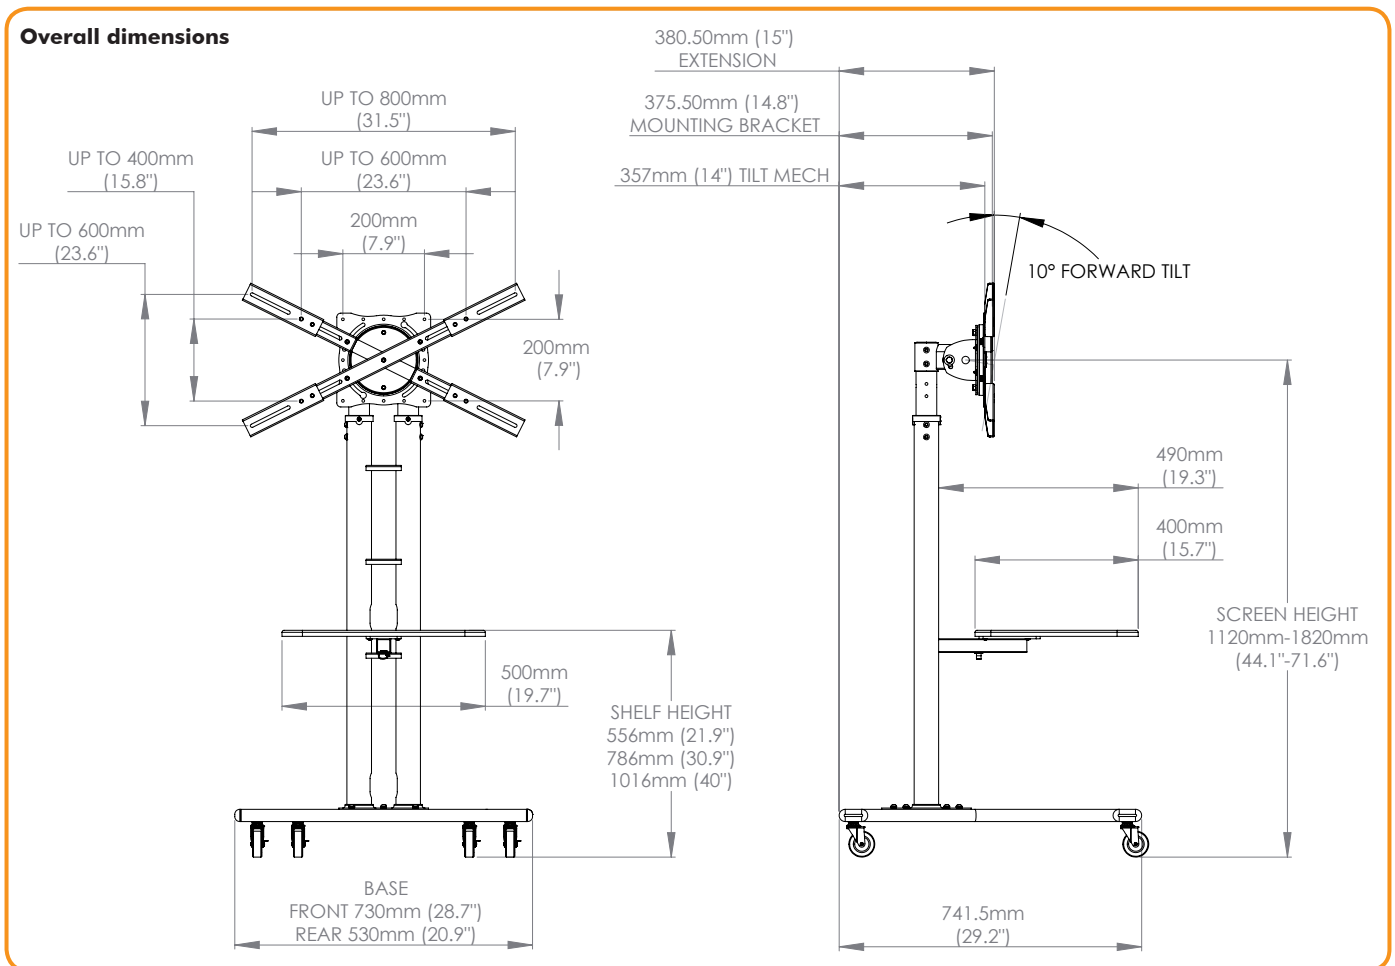

Product information

Product Code	Load capacity	Material	Colour
TH-TVCB	50kg (110lbs)	Steel	Black

Package information, single unit

Size	Ship weight	UPC code	Contents
110cm x 24.5cm x 79cm (43.3" x 9.6" x 31.1")	40kg (88lbs)	881493007895	All hardware required for installation supplied

No master pack available, ships as single unit only

Technical drawings

Atdec mounts are designed, developed and tested in Australia. While all efforts have been made to ensure the information in this brochure was correct as of the date of printing, we reserve the right to change specifications without notice. Please refer to the website for our full range along with the latest details on specifications, compatibility and dealer location. Atdec and Telehook are registered trademarks with all rights reserved. Copyright November 2012.