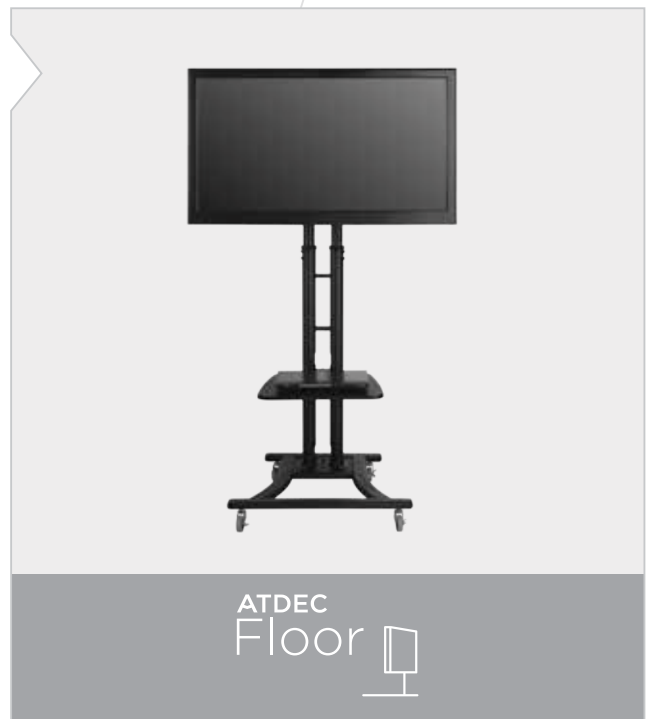

TRUSTED BRAND

Our mounts are trusted by the world's biggest brands

i'm lovin' it®

Hundreds of configurations

Future-proof your environment

Explore interchangeable mounting configurations—including multi-screen, multi-device and multi-user—to meet your technology's space, weight, height, and occupational requirements.